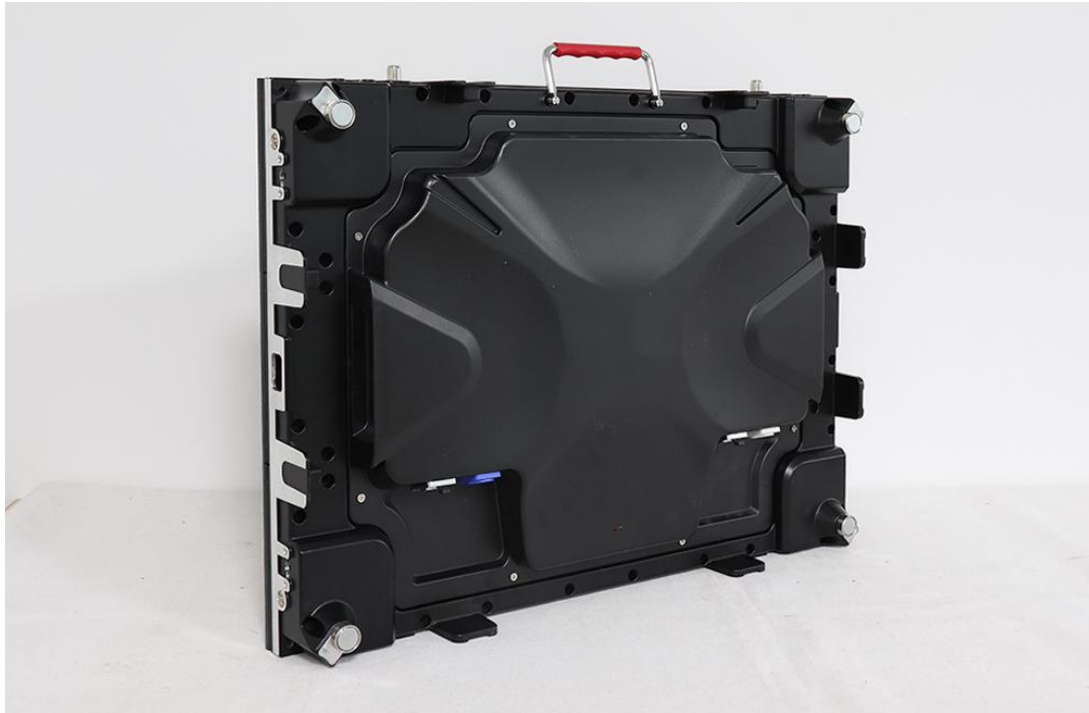

# P5 Indoor 640x480mm Die-Cast Front Service LED Display

Model No.: **P5-IF16S-SMD2121-64x32-L640XH480**

### LED Lamp Specification

Color	Package	Intensity	Viewing Angle	Wavelength	Testing Conditions
Red	SMD2121	80-104mcd	120°	618-623nm	25°C,15mA
Green		270-338mcd	120°	515-519nm	25°C,10mA
Blue		31-39mcd	120°	465-469nm	25°C,5mA

### Module Photo

**Module Parameter**

Pixel Pitch	5mm
Pixel Configuration	SMD2121
Density	40,000 pixels/m <sup>2</sup>
Module Resolution	64pixel(L) * 32pixel(H)
Module Dimension	320mm(L) * 160mm(H) * 18mm(D)
Driving Mode	Constant current, 1/16 duty
Module Mask	Pure black mask--high contrast screen

**LED Cabinet**

Module Quantity in a Cabinet	2(L) *3(H)
Cabinet Dimension	640(L)*480(H)* 90(D)mm
Cabinet Resolution	128(L) * 96(H)
Cabinet Material	Die-cast aluminum
Cabinet Weight	≈8KG
<b>Electricity Parameter</b>	
<b>Optical Ratings</b>	
Brightness	≥800 cd/m <sup>2</sup>
Viewing Angle	120°(Horizontal); 120°(Vertical)
Best Viewing Distance	≥5m
Gray Grade	14 bits
Display Color	4.4 trillion Colors
Brightness Adjustment	100 grades by software or automatically by sensor
Operation Power	AC100-240V 50-60Hz Switchable
Max. Power Consumption	312 W/m <sup>2</sup>
Avg. Power Consumption	104 W/m <sup>2</sup>
<b>Control System</b>	
Frame Frequency	≥60Hz
Refresh Frequency	≥1.920Hz
Input Signal	Composite Video, S-video, DVI, HDMI, SDI, HD-SDI
Control Distance	100m (Ethernet cable); 20KM (optical fiber cable)
Support VGA Mode	800*600, 1024*768, 1280*1024, 1600*1200
Color Temperature	5000—9300 adjustable