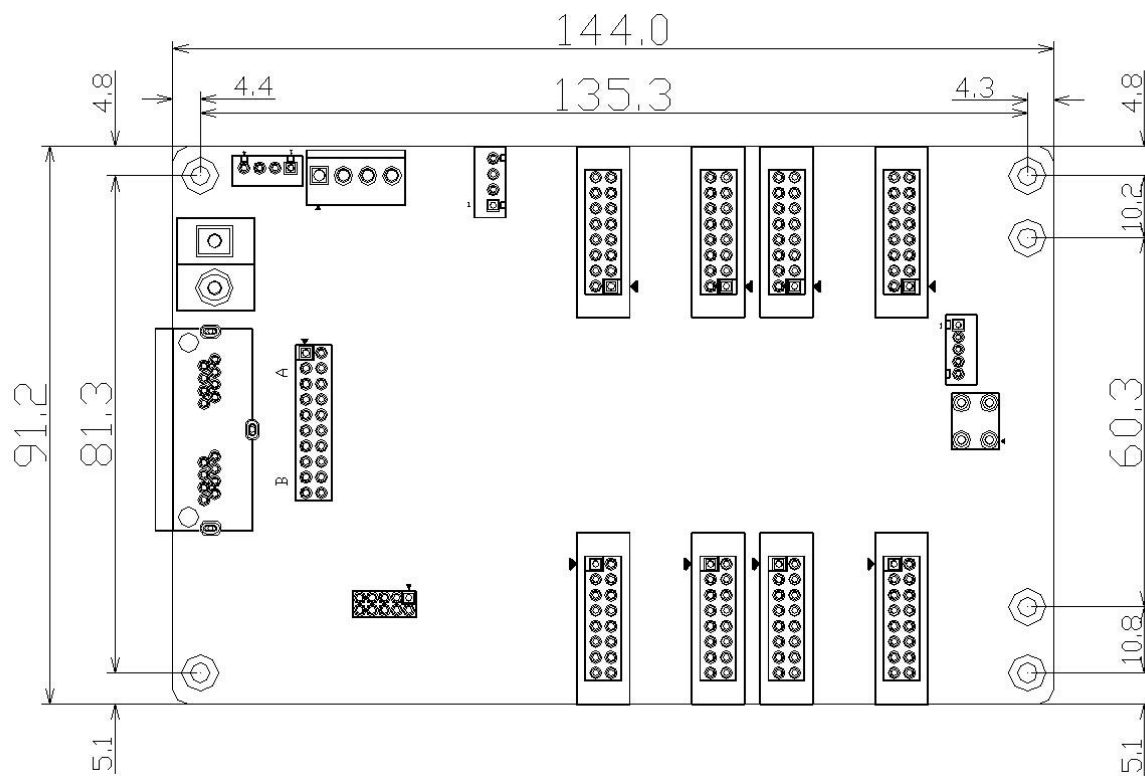

Dimension

Official website: www.linsn.com

Add: Floor 15&16, Jiajiahao Business Building, No. 10168, Shennan Blvd,
Nanshan District, Shenzhen

Tel: +86-0755-86183590/ 4008836968