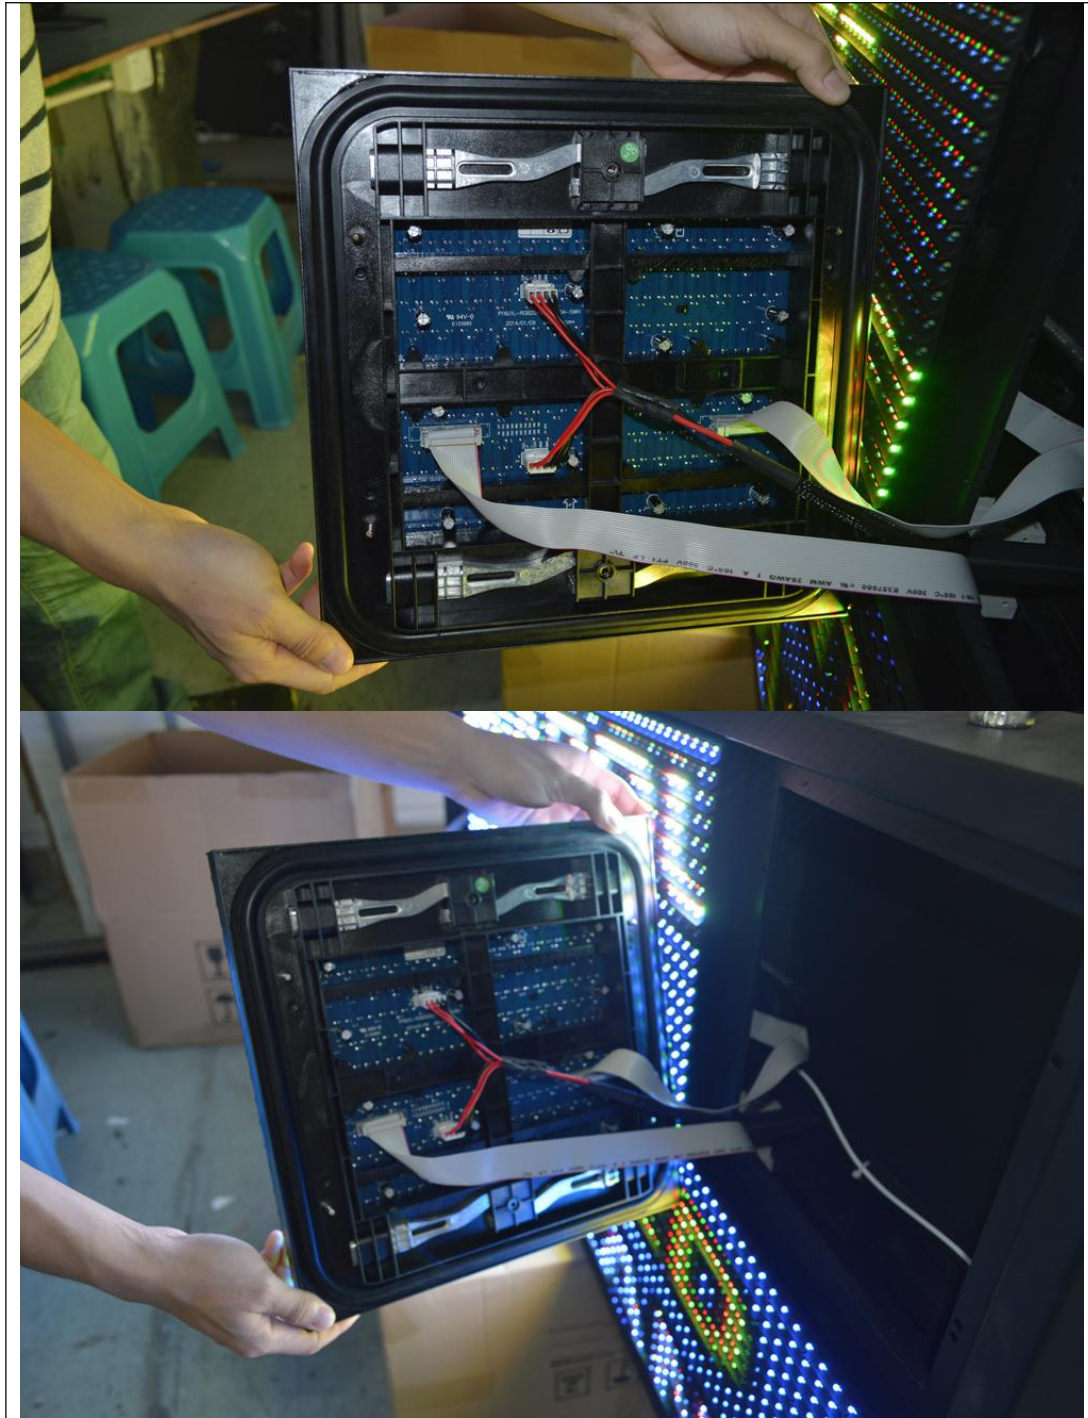

P10 Outdoor 1/4 Scan DIP346 960x960mm Dual Maintenance LED Display

Model No.: P10-OD4L-DIP346-32x32-L960xH960

LED Lamp Specification					
					
Color	Package	Intensity	Viewing Angle	Wavelength	Testing Conditions
Red	DIP346	800-1500mcd	105°	618-628nm	25°C,20mA
Green		1800-3000mcd	105°	518-528nm	25°C,20mA
Blue		400-600mcd	105°	465-475nm	25°C,20mA
Module Photo					
					

LED Cabinet

Module Quantity in a Cabinet	3(L) * 3(H)
Cabinet Dimension	960(L) * 960(H) * 150(D)mm
Cabinet Resolution	96(L) * 96(H)
Cabinet Material	Steel
Cabinet Weight	≈50KG
Electricity Parameter	
Optical Ratings	
Brightness	≥8,000 cd/m ²
Viewing Angle	105°(Horizontal); 105°(Vertical)
Best Viewing Distance	≥10m
Gray Grade	14 bits
Display Color	4.4 trillion Colors
Brightness Adjustment	100 grades by software or automatically by sensor
Operation Power	AC100-240V 50-60Hz Switchable
Max. Power Consumption	610 W/m ²
Avg. Power Consumption	205W/m ²
Control System	
Frame Frequency	≥60Hz
Refresh Frequency	≥1,920Hz
Input Signal	Composite Video, S-video, DVI, HDMI, SDI, HD-SDI
Control Distance	100m(Ethernet cable); 20KM(optical fiber cable)
Support VGA Mode	800*600, 1024*768, 1280*1024, 1600*1200
Color Temperature	5000—9300 adjustable

Cabinet Details

Package