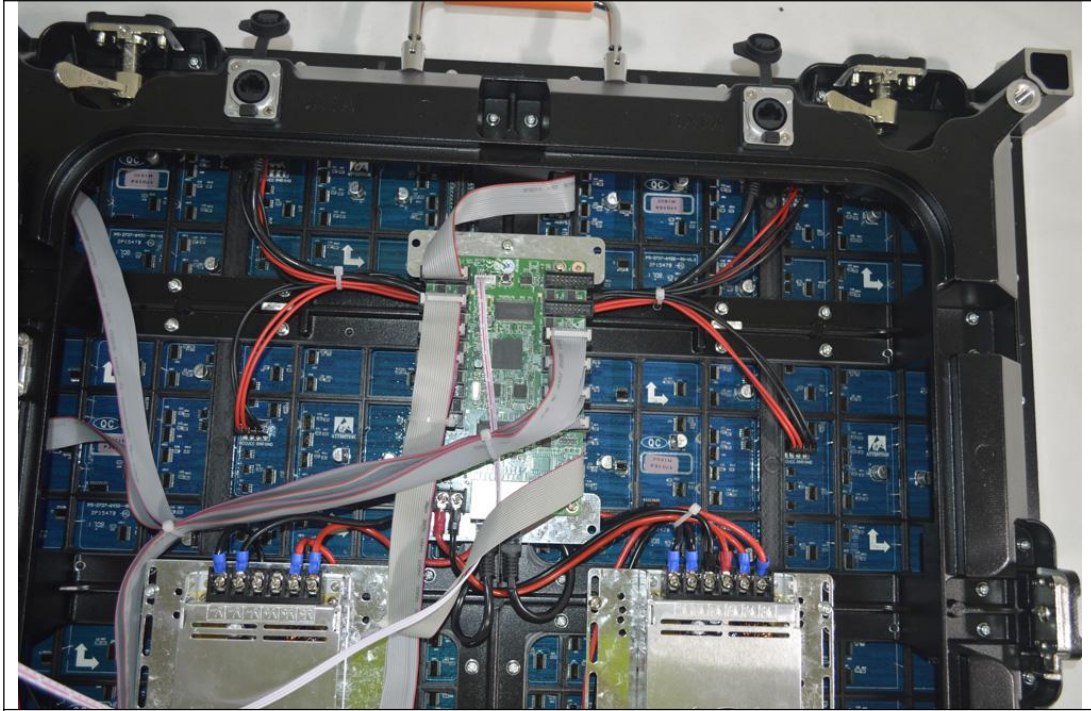

### Module Parameter

Pixel Pitch	10mm
Pixel Configuration	SMD3535
Density	10,000 pixels/m <sup>2</sup>
Module Resolution	32pixel(L) * 16pixel(H)
Module Dimension	320mm(L) * 160mm(H) * 25mm(D)
Driving Mode	Constant current, 1/2 duty
Module Mask	Pure black mask---high contrast screen

Viewing Angle	120°(Horizontal); 120°(Vertical)
Best Viewing Distance	≥10m
Gray Grade	14 bits
Display Color	4.4 trillion colors
Brightness Adjustment	100 grades by software or automatically by sensor
Operation Power	AC100-240V 50-60Hz Switchable
Max. Power Consumption	975 W/m <sup>2</sup>
Avg. Power Consumption	325 W/m <sup>2</sup>
<b>Control System</b>	
Frame Frequency	≥60Hz
Refresh Frequency	≥1,920Hz
Input Signal	Composite Video, S-video, DVI, HDMI, SDI, HD-SDI
Control Distance	100m(Ethernet cable); 20KM(optical fiber cable)
Support VGA Mode	800*600, 1024*768, 1280*1024, 1600*1200
Color Temperature	5000—9300 adjustable
Brightness Correction	Pixel by pixel, module by module, cabinet by cabinet
<b>Reliability</b>	
Working Temperature	-20~+60 °C
Storage Temperature	-30~+70 °C
Working Humidity	10%~90% RH
Lifetime	100,000 hours
MTBF	5000 hours
Continuous Operating Time	≥72 hours
Protection Grade	IP65(front), IP54(rear)
Out-of-Control Pixel Rate	≤0.01%
<b>LED Cabinet</b>	