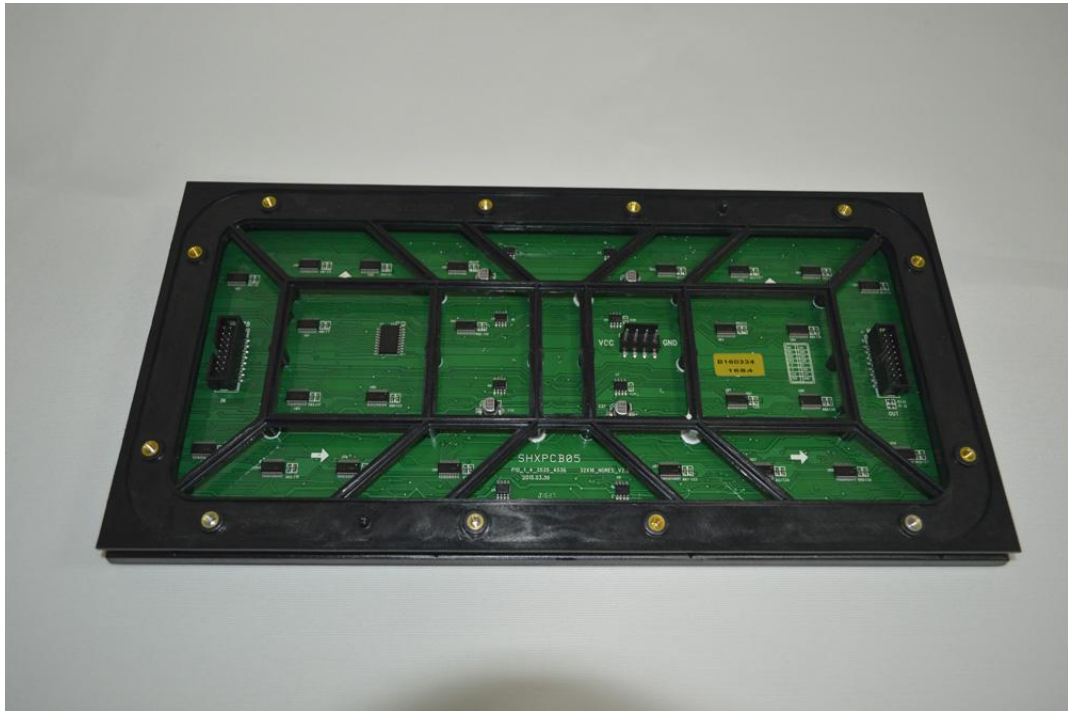

P10 Outdoor 1/4 Scan SMD3535 960x960mm LED Display

Model No.: **P10-O4S-SMD3535-32x16-L960xH960**

LED Lamp Specification

Color	Package	Intensity	Viewing Angle	Wavelength	Testing Conditions
Red	SMD3535	800-1100mcd	120°	620-625nm	25°C,20mA
Green		1600-2250mcd	120°	515-530nm	25°C,20mA
Blue		350-500mcd	120°	465-475nm	25°C,20mA

Module Photo

Module Parameter

Pixel Pitch	10mm
Pixel Configuration	SMD3535
Density	10,000 pixels/m ²
Module Resolution	32pixel(L) * 16pixel(H)
Module Dimension	320mm(L) * 160mm(H) * 25mm(D)
Driving Mode	Constant current, 1/4 duty
Module Mask	Pure black mask---high contrast screen

LED Cabinet

Module Quantity in a Cabinet	3(L) * 6(H)
Cabinet Dimension	960(L) * 960(H) * 150(D)mm
Cabinet Resolution	96(L) * 96(H)
Cabinet Material	Steel
Cabinet Weight	≈40KG

Electricity Parameter

Optical Ratings

Brightness	≥6,000 cd/m ²
Viewing Angle	120°(Horizontal); 120°(Vertical)
Best Viewing Distance	≥10m
Gray Grade	14 bits
Display Color	4.4 trillion Colors
Brightness Adjustment	100 grades by software or automatically by sensor
Operation Power	AC100-240V 50-60Hz Switchable
Max. Power Consumption	390 W/m ²
Avg. Power Consumption	130 W/m ²
Control System	
Frame Frequency	≥60Hz
Refresh Frequency	≥1,920Hz
Input Signal	Composite Video, S-video, DVI, HDMI, SDI, HD-SDI
Control Distance	100m(Ethernet cable); 20KM(optical fiber cable)
Support VGA Mode	800*600, 1024*768, 1280*1024, 1600*1200
Color Temperature	5000—9300 adjustable
Brightness Correction	Pixel by pixel, module by module, cabinet by cabinet
Reliability	
Working Temperature	-20~+60 °C
Storage Temperature	-30~+70 °C
Working Humidity	10%~90% RH
Lifetime	100,000 hours
MTBF	5000 hours
Continuous Operating Time	≥72 hours
Protection Grade	IP65(front), IP54(rear)
Out-of-Control Pixel Rate	≤0.01%
Cabinet Details	