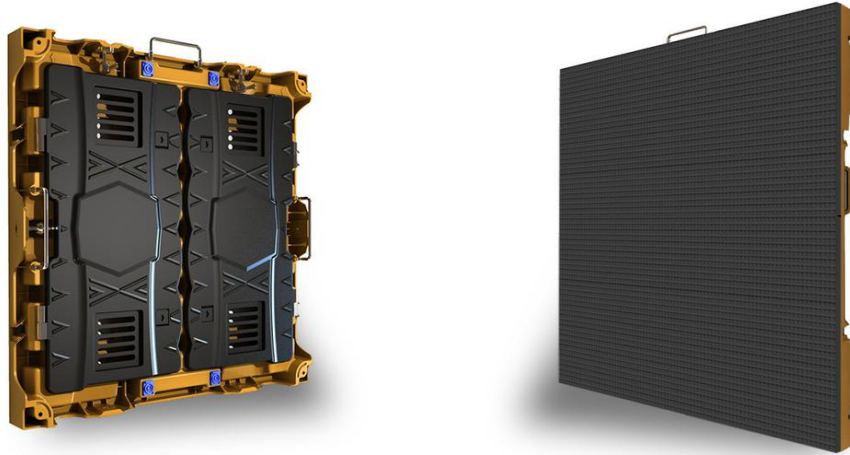

## P8 Outdoor Die-Casting Magnesium Light Weight Rental LED Display

<b>Model</b>		<b>P8-OR4S-SMD3535-32x16-L768H768</b>			
<b>1. LED</b>					
					
Color	Package	Intensity	Viewing angle	Wavelength	Testing condition
Red	SMD3535	750mcd	120	620nm	25°C, 20mA
Green	SMD3535	2100mcd	120	520nm	25°C, 20mA
Blue	SMD3535	530mcd	120	470nm	25°C, 20mA

<b>2. LED Module</b>	
	
Pixel Pitch	8
Pixel configuration	SMD3535
Density	15,625 pixels/m <sup>2</sup> (real pixel)
Module Resolution	32(L) * 16(H)
Module Dimension	256(L) * 128(H) * 13(D)
Driving Mode	Constant current, 1/4 duty
Module Mask	Pure black mask---high contrast screen

<b>3. LED Cabinet</b>	

768x768 Die-Casting Magnesium Cabinet

Module Quantity in a Cabinet	3(L) * 6(H)
Cabinet Dimension	768(L) * 768(H) * 75(D)mm
Cabinet Resolution	96(L) * 96(H)
Cabinet Material	Die-Casting Magnesium
Cabinet Weight	≈14KG