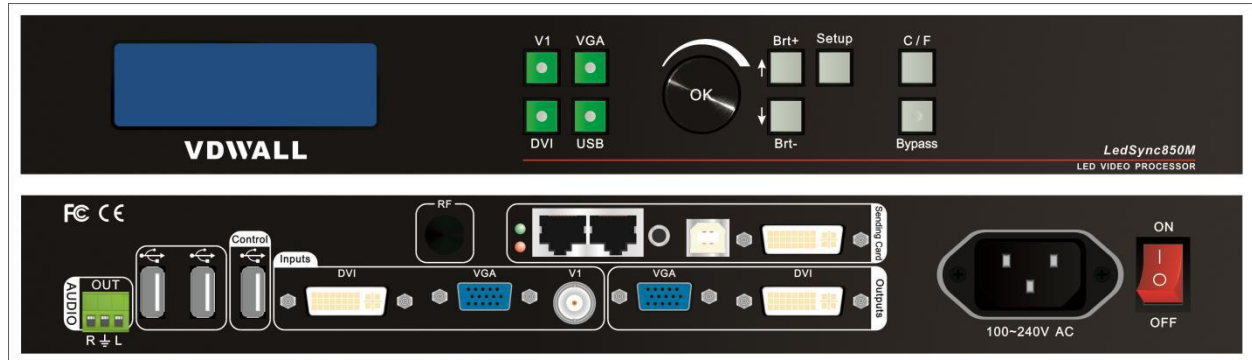

LedSync850M

- ◆ **Latest mini LED display professional video processor**
- ◆ **Clear and fluent image; convenient operation; compact structure and easy carrying;**
- ◆ **Built-in HD multimedia player, USB2.0, support U disk video and image playing;**
- ◆ **Support wireless Wi-Fi online real-time video on demand.**
- ◆ **Maximal output resolution of single unit: 1920x1080 @60Hz ;**
- ◆ **Main features**
 1. 10+ Bit Faroudja® DCDI Cinema Processing.
 2. Latest generation Faroudja® Real Color®. Picture processing.
 3. Built-in HD multimedia player: support U disk video and image playing.
 4. Support wireless Wi-Fi online real-time video on demand.
 5. DVI input also supports HDMI 1.3a(with HDCP) full digital HD 1080P input.
 6. Seamless switching and fade in fade out switching between Video、VGA、DVI / USB inputs.
 7. Maximal output resolution of single unit :1920x1080_60Hz

8. One key to switch 4 input signals including 1×Video、 1×VGA 、 1×DVI、 1×USB2.0
9. Built in USB HD multimedia player outputs stereo audio.
10. Easy setup and adjustment through knob and keys on the panel. Full-design USB protocol for operating and setting.
11. 1 sending card built-in ability and the structure design is compatible with most of sending cards available on the market.
12. 12. 24 / 7 Application, High reliability and stability.

◆ Specifications

Inputs		
Type/Number	1×Video 1×VGA (RGBHV) 1×DVI (HDMI1.3) 1×USB2.0	
Video System	PAL/NTSC	
Composite Video Amplitude/Impedance	1V (p_p) / 75Ω	
VGA format	PC (VESA)	≤1920x1080_60Hz
VGA Amplitude/Impedance	R、 G、 B = 0.7 V (p_p) / 75Ω	
DVI format	PC (VESA standard)	≤1920x1080_60Hz
	HDMI1.3 (CEA-861)	
USB2.0	Video Format	mkv、 ts、 avi、 wmv、 rmvb、 mpeg、 mpg、 mp4、 vob、 mov、 asf
	Video Coded Format	H.265、 H.264(AVC HD)、 VC-1(WMV HD)、MPEG-2 HD、MPEG-1、MPEG-4、 Xvid
	Picture Format	JPG、 PNG、 BMP, the largest pixel 15 million
Input Connectors	Video: BNC VGA: 15pin D_Sub(female) DVI: 24+1 DVI_D USB: A type	