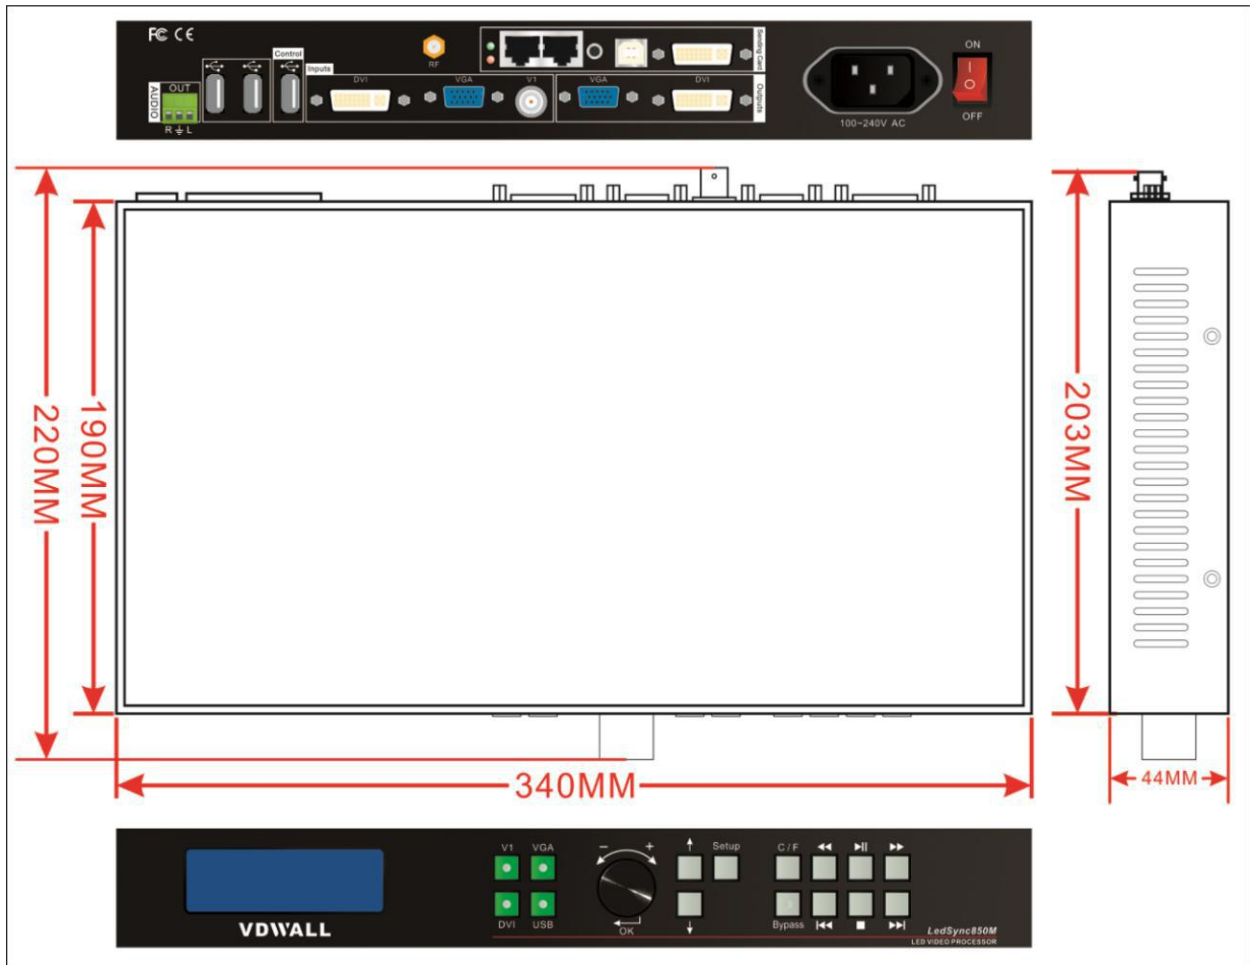

◆ Dimension: